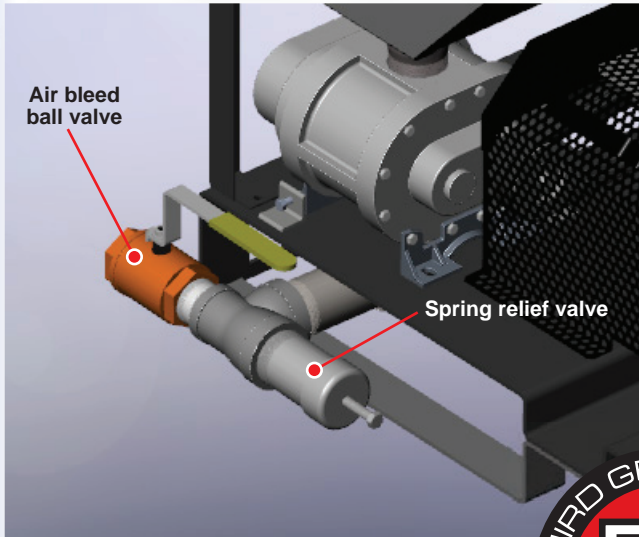

Take your Meyer 550 to the next level

with cordless **remote** control !

The new Meyer cordless remote control gives you increased flexibility without the hassle of cords. No more broken wires or tangled mess.

The new wireless remote is essential for the everyday contractor.

Call Toll Free (800) 797-8227
www.meyerinsulation.com

MODEL 550 ACCESSORIES

Get **MORE CONTROL** with the Meyer 550 air bleed/relief kit

Spring Kit

Allows the user to bleed air by simply moving the valve handle. This kit is a cost effective way to control air and is essential for side wall blowing.

Weighted Kit

Gives you the same control as the spring kit, but with a pressure regulating relief valve. Allows the user to achieve precise wall insulation density.