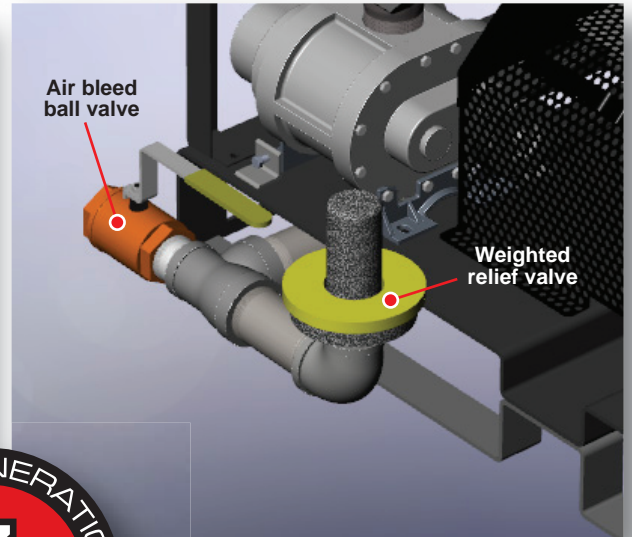

Take your Meyer 550 to the next level

with cordless **remote** control !

The new Meyer cordless remote control gives you increased flexibility without the hassle of cords. No more broken wires or tangled mess.

The new wireless remote is essential for the everyday contractor.

Call Toll Free (800) 797-8227
www.meyerinsulation.com

MODEL 550 ACCESSORIES

Get **MORE CONTROL** with the Meyer 550 air bleed/relief kit

Spring Kit

Allows the user to bleed air by simply moving the valve handle. This kit is a cost effective way to control air and is essential for side wall blowing.

Weighted Kit

Gives you the same control as the spring kit, but with a pressure regulating relief valve. Allows the user to achieve precise wall insulation density.